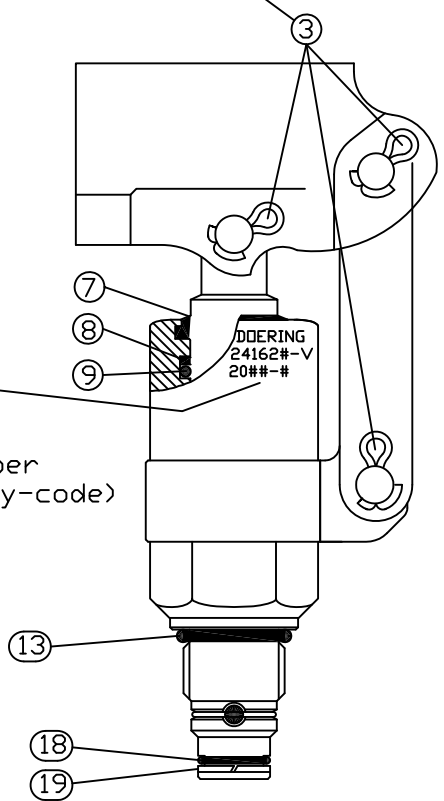

Cotter Pins Illustrated.
 Some models use E-Clips
 with grooved SST. Pins.

Identification
 Doering Company
 (Manufacturer)
 Pump Order Number
 Lot Number (yyyy-code)

KEY	PART NO.	DESCRIPTION	MATL. CODE
7	1201461	Wiper Ring, -114	LUB
8	1201463	Back Up Ring, -114	TFE
9	1201564	□-Ring, -114	VI
13	1201301	□-Ring, -910	VI
18	1200813	□-RING, -014	VI
19	1203057	Back Up Ring, -014	TFE/GF

Material Code Explanation:
 VI Viton
 LUB Lubrithane
 TFE Teflon
 TFE/GF Teflon Glass Filled

Note: SRK-24162V Includes One Each of the above indicated components.

SRK-24162V Fits Doering Pumps:
 241621-V, 241621-SV, 241622-V and 241622-SV

Order P/N SRK-24162V Seal Replacement Kit