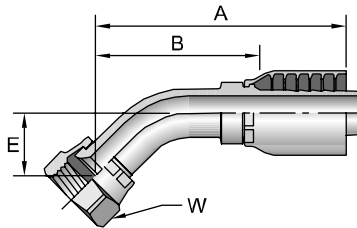

13743

Female JIC 37° - Swivel - 45° Elbow - Short Drop

ISO 12151-5

# Part Number	Thread		Hose I.D. inch	A		E		W		B	
	inch	inch		inch	mm	inch	mm	inch	mm	inch	mm
13743-4-4	1/4	7/16x20	1/4	1.96	50	0.39	10	9/16	1.21	31	
13743-5-4	5/16	1/2x20	1/4	2.19	56	0.39	10	5/8	1.44	37	
13743-6-4	3/8	9/16x18	1/4	2.23	57	0.39	10	11/16	1.48	38	
13743-6-6	3/8	9/16x18	3/8	2.39	61	0.39	10	11/16	1.39	35	
13743-8-6	1/2	3/4x16	3/8	2.74	70	0.55	14	7/8	1.74	44	
13743-8-8	1/2	3/4x16	1/2	2.83	72	0.55	14	7/8	1.57	40	
13743-10-8	5/8	7/8x14	1/2	2.93	74	0.63	16	1	1.67	42	
13743-10-10	5/8	7/8x14	5/8	3.17	81	0.63	16	1	1.73	44	
13743-12-10	3/4	1-1/16x12	5/8	3.62	92	0.83	21	1-1/4	2.08	53	
13743-12-12	3/4	1-1/16x12	3/4	3.63	92	0.78	20	1-1/4	2.19	56	
13743-16-16	1	1-5/16x12	1	4.34	110	0.95	24	1-1/2	2.72	69	
13743-20-20	1-1/4	1-5/8x12	1-1/4	4.59	117	1.19	30	2	2.82	72	
13743-24-24	1-1/2	1-7/8x12	1-1/2	5.50	140	1.47	37	2-1/4	4.18	106	

1L743

Female JIC 37° - Swivel - 45° Elbow - Medium Drop

ISO 12151-5

# Part Number	Thread		Hose I.D. inch	A		E		W		B	
	inch	inch		inch	mm	inch	mm	inch	mm	inch	mm
1L743-6-6	3/8	9/16x18	3/8	2.66	62	0.59	15	11/16	1.63	41	
1L743-8-8	1/2	3/4x16	1/2	3.17	80	0.72	18	7/8	1.91	49	
1L743-12-12	3/4	1-1/16x12	3/4	4.23	107	1.06	27	1-1/4	2.79	71	
1L743-16-16	1	1-5/16x12	1	4.51	115	1.07	27	1-1/2	2.89	73	