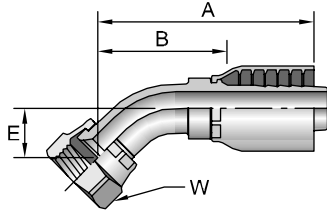

13743

Female JIC 37° - Swivel - 45° Elbow - Short Drop

ISO 12151-5

# Part Number	Thread		Hose I.D. inch	A		E		W		B	
	inch	inch		inch	mm	inch	mm	inch	mm	inch	mm
13743-4-4	1/4	7/16x20	1/4	1.96	50	0.39	10	9/16	1.21	31	
13743-5-4	5/16	1/2x20	1/4	2.19	56	0.39	10	5/8	1.44	37	
13743-6-4	3/8	9/16x18	1/4	2.23	57	0.39	10	11/16	1.48	38	
13743-6-6	3/8	9/16x18	3/8	2.39	61	0.39	10	11/16	1.39	35	
13743-8-6	1/2	3/4x16	3/8	2.74	70	0.55	14	7/8	1.74	44	
13743-8-8	1/2	3/4x16	1/2	2.83	72	0.55	14	7/8	1.57	40	
13743-10-8	5/8	7/8x14	1/2	2.93	74	0.63	16	1	1.67	42	
13743-10-10	5/8	7/8x14	5/8	3.17	81	0.63	16	1	1.73	44	
13743-12-10	3/4	1-1/16x12	5/8	3.62	92	0.83	21	1-1/4	2.08	53	
13743-12-12	3/4	1-1/16x12	3/4	3.63	92	0.78	20	1-1/4	2.19	56	
13743-16-16	1	1-5/16x12	1	4.34	110	0.95	24	1-1/2	2.72	69	
13743-20-20	1-1/4	1-5/8x12	1-1/4	4.59	117	1.19	30	2	2.82	72	
13743-24-24	1-1/2	1-7/8x12	1-1/2	5.50	140	1.47	37	2-1/4	4.18	106	

1L743

Female JIC 37° - Swivel - 45° Elbow - Medium Drop

ISO 12151-5

# Part Number	Thread		Hose I.D. inch	A		E		W		B	
	inch	inch		inch	mm	inch	mm	inch	mm	inch	mm
1L743-6-6	3/8	9/16x18	3/8	2.66	62	0.59	15	11/16	1.63	41	
1L743-8-8	1/2	3/4x16	1/2	3.17	80	0.72	18	7/8	1.91	49	
1L743-12-12	3/4	1-1/16x12	3/4	4.23	107	1.06	27	1-1/4	2.79	71	
1L743-16-16	1	1-5/16x12	1	4.51	115	1.07	27	1-1/2	2.89	73	