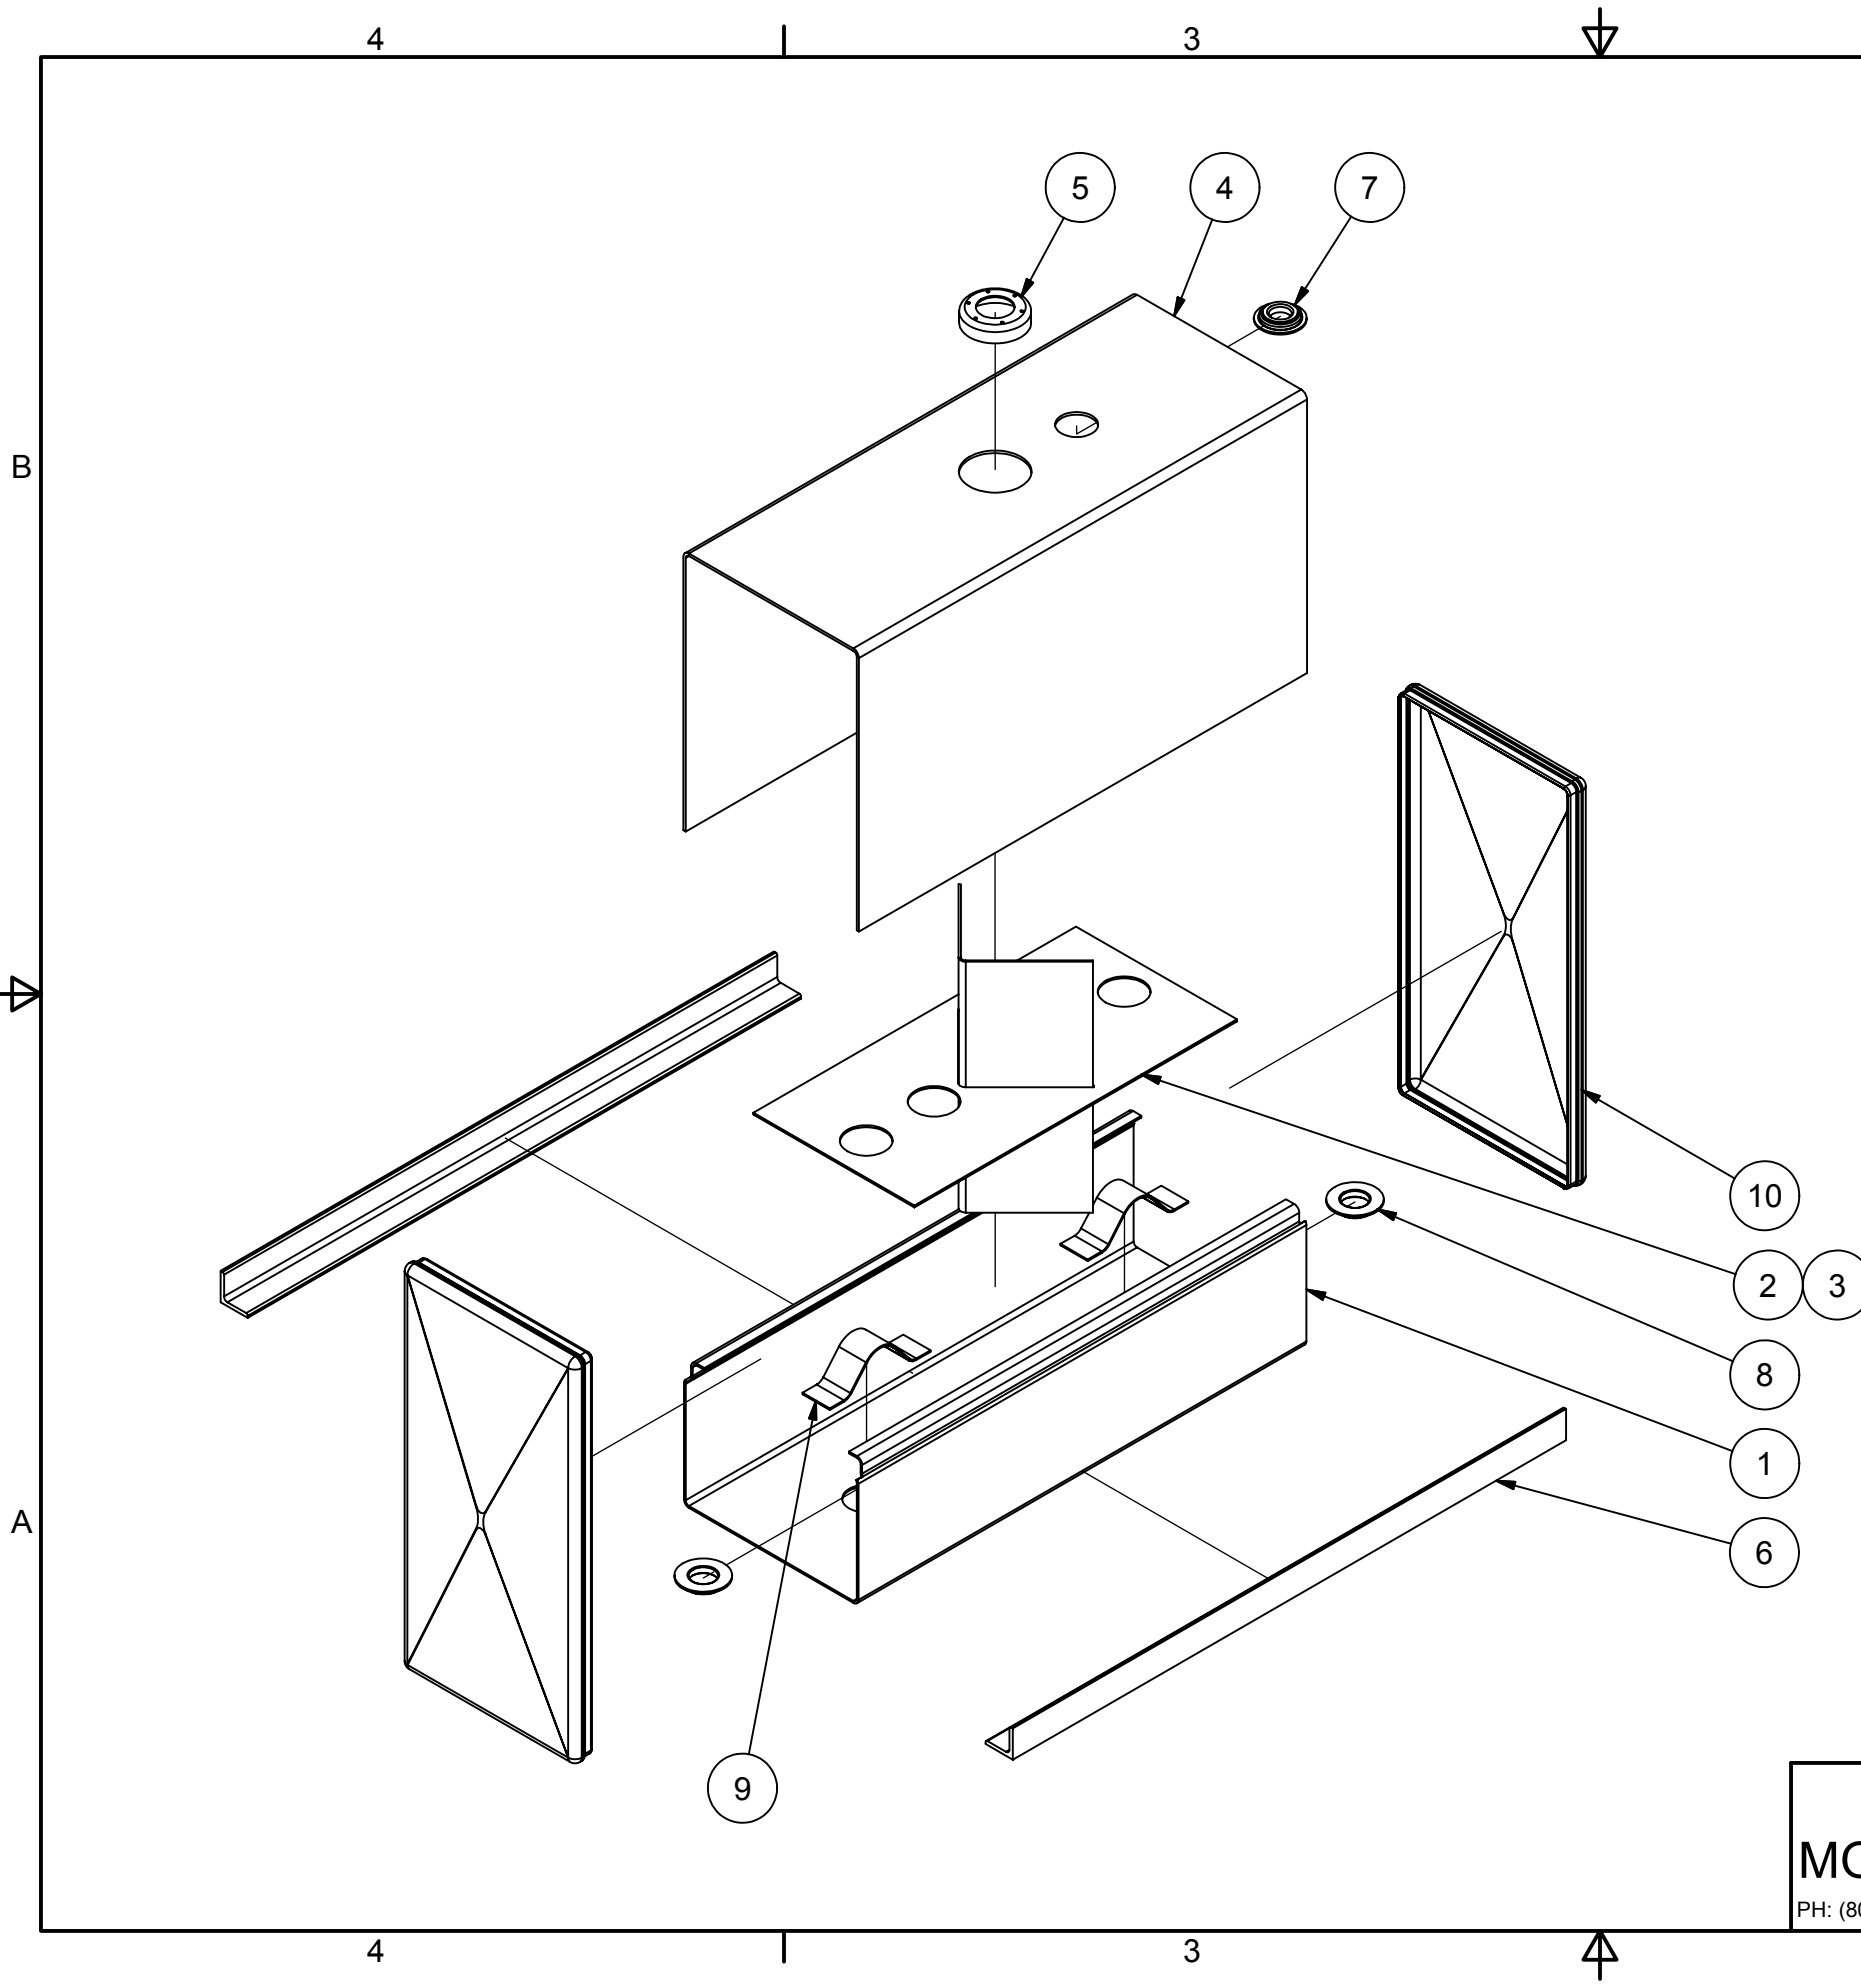

Parts List			
ITEM	QTY	PART NUMBER	DESCRIPTION
1	1	N_A4000	NAM ASSEMBLY 61 lbs
2	1	57XL-40N	40 MICRON FILL W/NYLON STRAINER
3	1	BF-16	1" NPT VENT

AMP PARTS TO INCLUDE:  
-ASK-200 MOUNTING KIT

NOTE:  
-PLUG ALL PORTS FOR SHIPMENT

Parts List			
ITEM	QTY	PART NUMBER	DESCRIPTION
1	1	A4000BT	.125 MILL ALUM BOTTOM SECTION
2	1	A4000FH	.125 MILL ALUM. BAFFLE HORIZ.
3	1	A4000FI	.125 MILL ALUM. BAFFLE INSERT
4	1	A4000TP	.125 TREAD BRITE ALUM TOP SECTION
5	1	AFA-402	3.75 FILL ASS'Y ALUMINUM WELD FLANGE
6	2	ANGLE-AL-4075IN	2 x 2 x 1/4 x 40 3/4 LG ALUMINUM ANGLE
7	1	AWF1000RM	1" NPT ALUMINUM WELD FLANGE REVERSE
8	2	AWF1250RM	1 1/4" NPT ALUMINUM WELD FLANGE REVERSE
9	2	DIFFUSER-AL	.100 MILL ALUMINUM DIFFUSER
10	2	UA0001	.100 MILL ALUM BEADED UPRIGHT HEAD