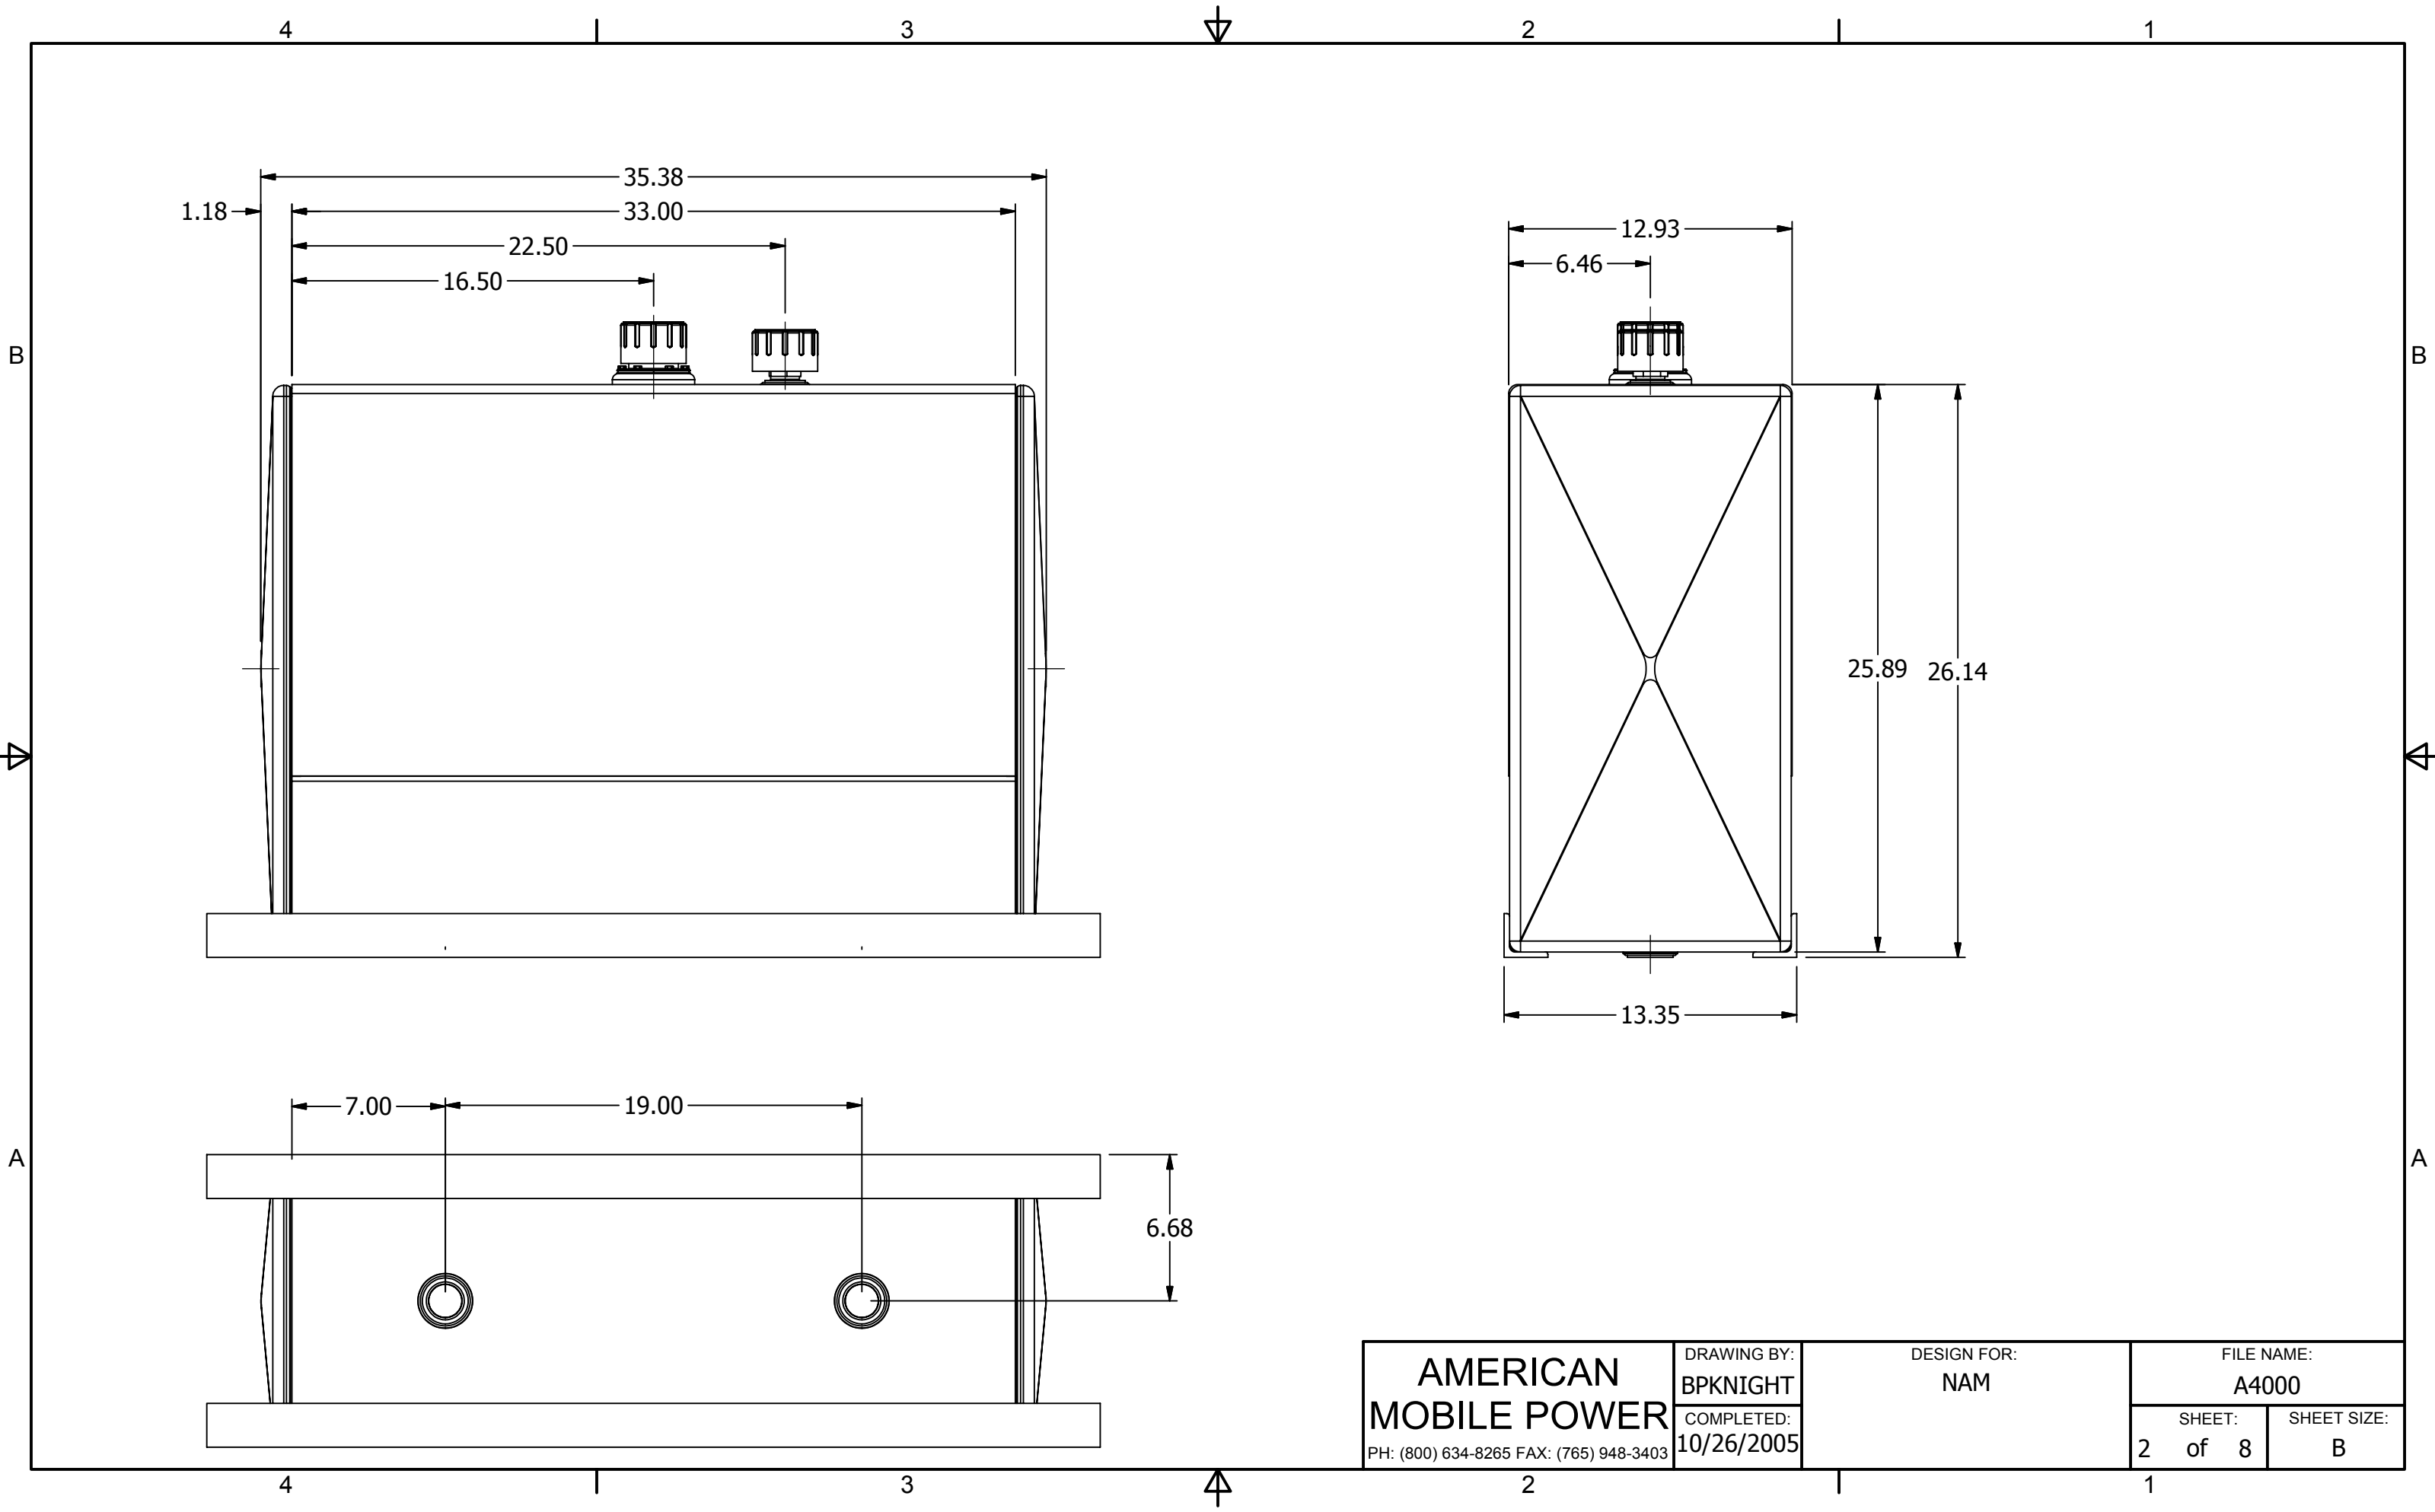

AMERICAN MOBILE POWER PH: (800) 634-8265 FAX: (765) 948-3403	DRAWING BY: BPKNIGHT	DESIGN FOR: NAM	FILE NAME: A4000	
	COMPLETED: 10/26/2005		SHEET: 2 of 8	SHEET SIZE: B